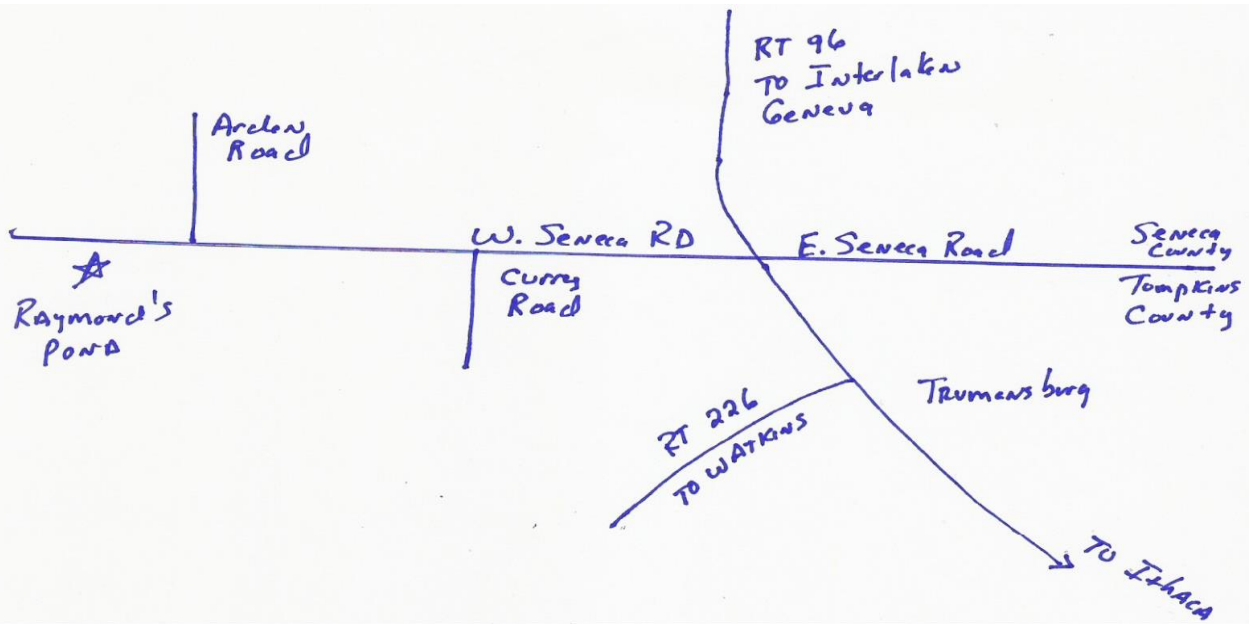

Saturday-August 28, 2021

GATES OPEN AT 10:45AM
DEGREES START AT APPROX. 12:30PM
ALL CANDIDATES NEED TO REGISTER BY NOON

MARK MASTER MASON DEGREE
(Conferred by Tonawanda-Keystone Chapter)
PAST MASTER DEGREE
ORDER OF OLD SARATOGA

RESERVATIONS BY August 21, 2021

THIS IS A FUN EVENT- ENJOYED BY ALL

FROM ELMIRA/HORSEHEADS

ROUTE 13 TO ITHACA

ROUTE 96 TO TRUMANSBURG- NORTH OF VILLAGE TURN LEFT UNTO W. SENECA ROAD

FROM GENEVA

ROUTE 96 SOUTH TO TRUMANSBURG-AT SENECA-TOMPKINS COUNTY LINE TURN RIGHT UNTO W. SENECA ROAD

FROM CORTLAND/HOMER

ROUTE 13 SOUTH THRU ITHACA TO ROUTE 96 NORTH TO TRUMANSBURG- GO THRU VILLAGE TO SENECA-TOMPKINS COUNTY LINE-TURN LEFT UNTO W. SENECA ROAD

FROM SYRACUSE

I-81 TO EXIT 12(HOMER)-LEFT TURN ON ROUTE 281-RT 281 MERGES WITH ROUTE 13 S-FOLLOW DIRECTIONS FROM CORTLAND

FROM ROUTE 17 WEST TO EAST/BINGHAMTON

GO TO ELMIRA ON ROUTE 13 TO ITHACA OR FROM EAST-GO TO OWEGO FOLLOW ROUTE 96 TO ITHACA AND ON TO TRUMANSBURG-GO THRU VILLAGE TO SENECA-TOMPKINS COUNTY LINE AND TURN LEFT UNTO W. SENECA ROAD